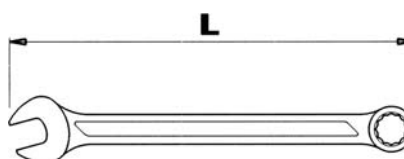

Cuneo antiscintilla AI-Bron

Cuneo antiscintilla, materiale AI-Bron (alluminio bronzo).

Codice	€	L (mm)	Y (mm)	X (mm)
N950051050	---	100	50	10-0
N950051525	---	150	25	13-0
N950051540	---	150	40	8-0
N950051550	---	150	50	13-0
N950051850	---	180	50	19-0

Chiave combinata antiscintilla AI-Bron

Chiave combinata antiscintilla, materiale AI-Bron (alluminio bronzo).

Codice	€	Misura (mm)	L (mm)
N950100060	---	6	115
N950100070	---	7	120
N950100080	---	8	125
N950100100	---	10	135
N950100110	---	11	140
N950100130	---	13	155
N950100170	---	17	195
N950100190	---	19	210
N950100220	---	22	240
N950100240	---	24	260
N950100300	---	30	310

Chiave a forchetta semplice a percussione antiscintilla AI-Bron

Chiave a forchetta semplice a percussione antiscintilla, materiale AI-Bron (alluminio bronzo).

Codice	€	Misura (mm)	L (mm)
N950150240	---	24	150
N950150270	---	27	165
N950150300	---	30	180
N950150360	---	36	210

Chiave regolabile a rullino antiscintilla AI-Bron

Chiave regolabile a rullino antiscintilla, materiale AI-Bron (alluminio bronzo).

Codice	€	Lunghezza totale (mm)	Apertura max (mm)
N950250200	---	200	25
N950250250	---	250	30
N950250300	---	300	35