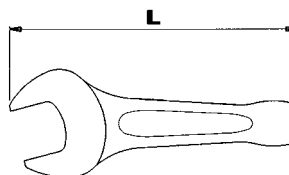

Cuneo antiscintilla AI-Bron

Cuneo antiscintilla, materiale AI-Bron (alluminio bronzo).

Codice	€	L (mm)	Y (mm)	X (mm)
N950051050	---	100	50	10-0
N950051525	---	150	25	13-0
N950051540	---	150	40	8-0
N950051550	---	150	50	13-0
N950051850	---	180	50	19-0

Chiave combinata antiscintilla AI-Bron

Chiave combinata antiscintilla, materiale AI-Bron (alluminio bronzo).

Codice	€	Misura (mm)	L (mm)
N950100060	---	6	115
N950100070	---	7	120
N950100080	---	8	125
N950100100	---	10	135
N950100110	---	11	140
N950100130	---	13	155
N950100170	---	17	195
N950100190	---	19	210
N950100220	---	22	240
N950100240	---	24	260
N950100300	---	30	310

Chiave a forchetta semplice a percussione antiscintilla AI-Bron

Chiave a forchetta semplice a percussione antiscintilla, materiale AI-Bron (alluminio bronzo).

Codice	€	Misura (mm)	L (mm)
N950150240	---	24	150
N950150270	---	27	165
N950150300	---	30	180
N950150360	---	36	210

Chiave poligonale a percussione antiscintilla AI-Bron

Chiave poligonale a percussione antiscintilla, materiale AI-Bron (alluminio bronzo).

Codice	€	Misura (mm)	L (mm)
N950200190	---	19	147
N950200240	---	24	172
N950200300	---	30	190
N950200360	---	36	200