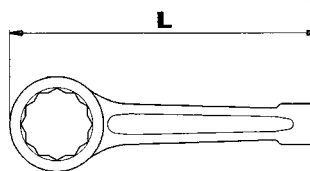

Chiave combinata antiscintilla AI-Bron

Chiave combinata antiscintilla, materiale AI-Bron (alluminio bronzo).

Codice	€	Misura (mm)	L (mm)
N950100060	---	6	115
N950100070	---	7	120
N950100080	---	8	125
N950100100	---	10	135
N950100110	---	11	140
N950100130	---	13	155
N950100170	---	17	195
N950100190	---	19	210
N950100220	---	22	240
N950100240	---	24	260
N950100300	---	30	310

Chiave a forchetta semplice a percussione antiscintilla AI-Bron

Chiave a forchetta semplice a percussione antiscintilla, materiale AI-Bron (alluminio bronzo).

Codice	€	Misura (mm)	L (mm)
N950150240	---	24	150
N950150270	---	27	165
N950150300	---	30	180
N950150360	---	36	210

Chiave poligonale a percussione antiscintilla AI-Bron

Chiave poligonale a percussione antiscintilla, materiale AI-Bron (alluminio bronzo).

Codice	€	Misura (mm)	L (mm)
N950200190	---	19	147
N950200240	---	24	172
N950200300	---	30	190
N950200360	---	36	200