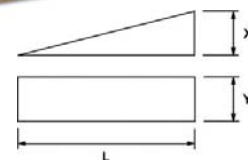

Cuneo antiscintilla AI-Bron

Cuneo antiscintilla, materiale AI-Bron (alluminio bronzo).

Codice	€	L (mm)	Y (mm)	X (mm)
N950051050	---	100	50	10-0
N950051525	---	150	25	13-0
N950051540	---	150	40	8-0
N950051550	---	150	50	13-0
N950051850	---	180	50	19-0

Chiave combinata antiscintilla AI-Bron

Chiave combinata antiscintilla, materiale AI-Bron (alluminio bronzo).

Codice	€	Misura (mm)	L (mm)
N950100060	---	6	115
N950100070	---	7	120
N950100080	---	8	125
N950100100	---	10	135
N950100110	---	11	140
N950100130	---	13	155
N950100170	---	17	195
N950100190	---	19	210
N950100220	---	22	240
N950100240	---	24	260
N950100300	---	30	310